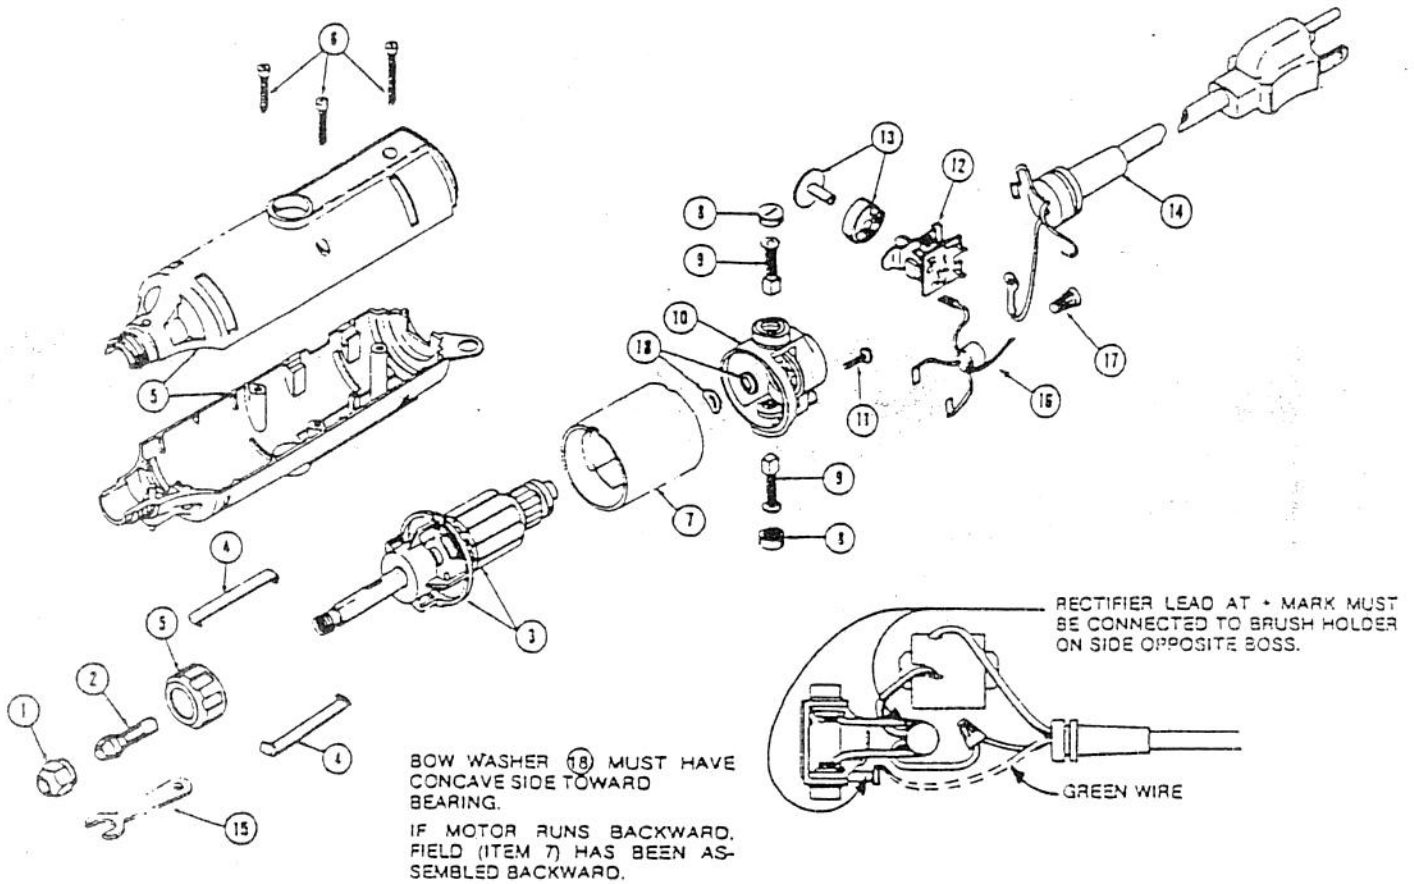

DREMEL

MOTO-TOOL[®] MODEL 380-5

PARTS LIST

MODEL 380-5 MotoTool

1973---1986

CODE	PART NO.	DESCRIPTION	PRICE	QTY.	TOTAL
1	2615660113	Chuck cap	\$0.95		
2	2615000480	1/8 collet	\$2.95		
2	2615000481	3/32 collet	\$2.95		
2	2615000482	1/16 collet	\$2.95		
2	2615000483	1/32 collet	\$2.95		
3	0990610	Front bearing bracket with Armature and Bearings	*N/A		
4	5990805	Bearing bracket clips (pr.)	*N/A		
5	2615990810	Housing complete w/cap	\$7.55		
6	2615990815	Housing screws (3)	\$1.45		
7	5990112	Field with Magnets	*N/A		
8	2615990813	Brush cap (pr.)	\$2.20		
9	2615990827	Brushes (pr.)	\$4.15		
10	5660241**	Rear bearing bracket - complete	*N/A		
10	5660240**	Rear bearing bracket - complete	*N/A		
11	5298008	Ground screw	*N/A		
12	2615990615	Module with bracket	*N/A		
13	5990819	Knob and skirt assembly	*N/A		
14	5280018	Cord	N/A		
15	2610930692	Wrench	\$1.24		
16	2615990616	Rectifier	\$1.75		
17	5306025	Wire Nut #A-2	*N/A		
18	2615990824	Bow washer and felt washer	\$1.00		
TOTAL					

QUESTIONS? CALL TOLL-FREE: 800-437-3635

Note: Number in "()" indicates the number of parts you will be shipped.

*N/A Indicates the part is no longer available.

Prices subject to change without notice.

3/3/2016 MP